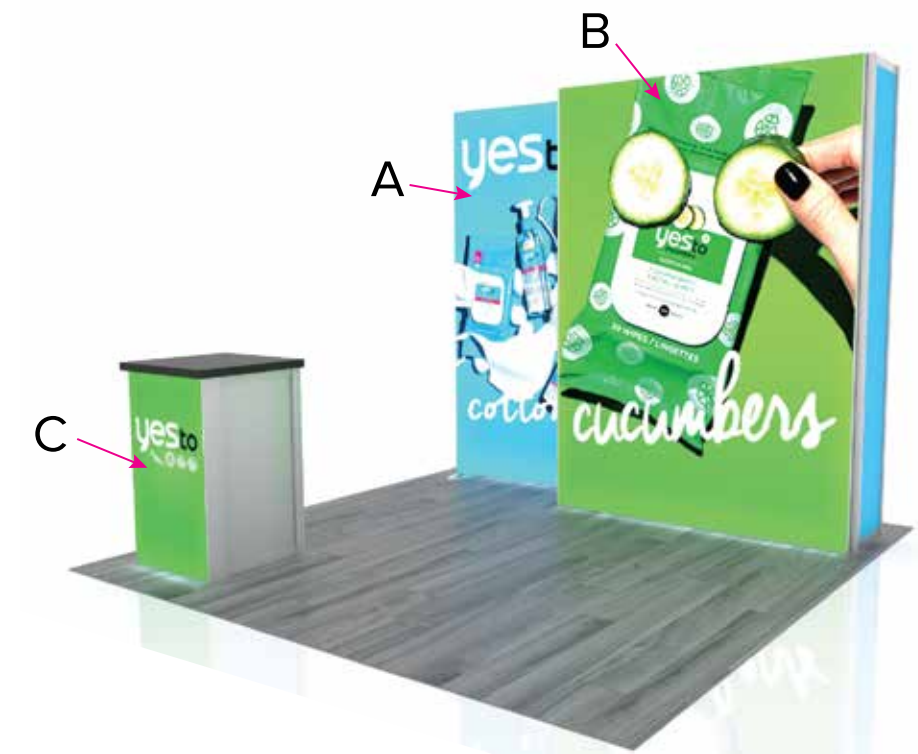

Graphic Template
10 x 10 Inline Lightbox Exhibit
SEG Backlit Graphics, MOD-1701 Backlit Counter

NOTE: All Raster Art (jpg, tiff,psd, png, etc.) must be at least 100 dpi at print size.
Standard kits are often customized. Please check with Customer Service to ensure that this template matches your specific job.