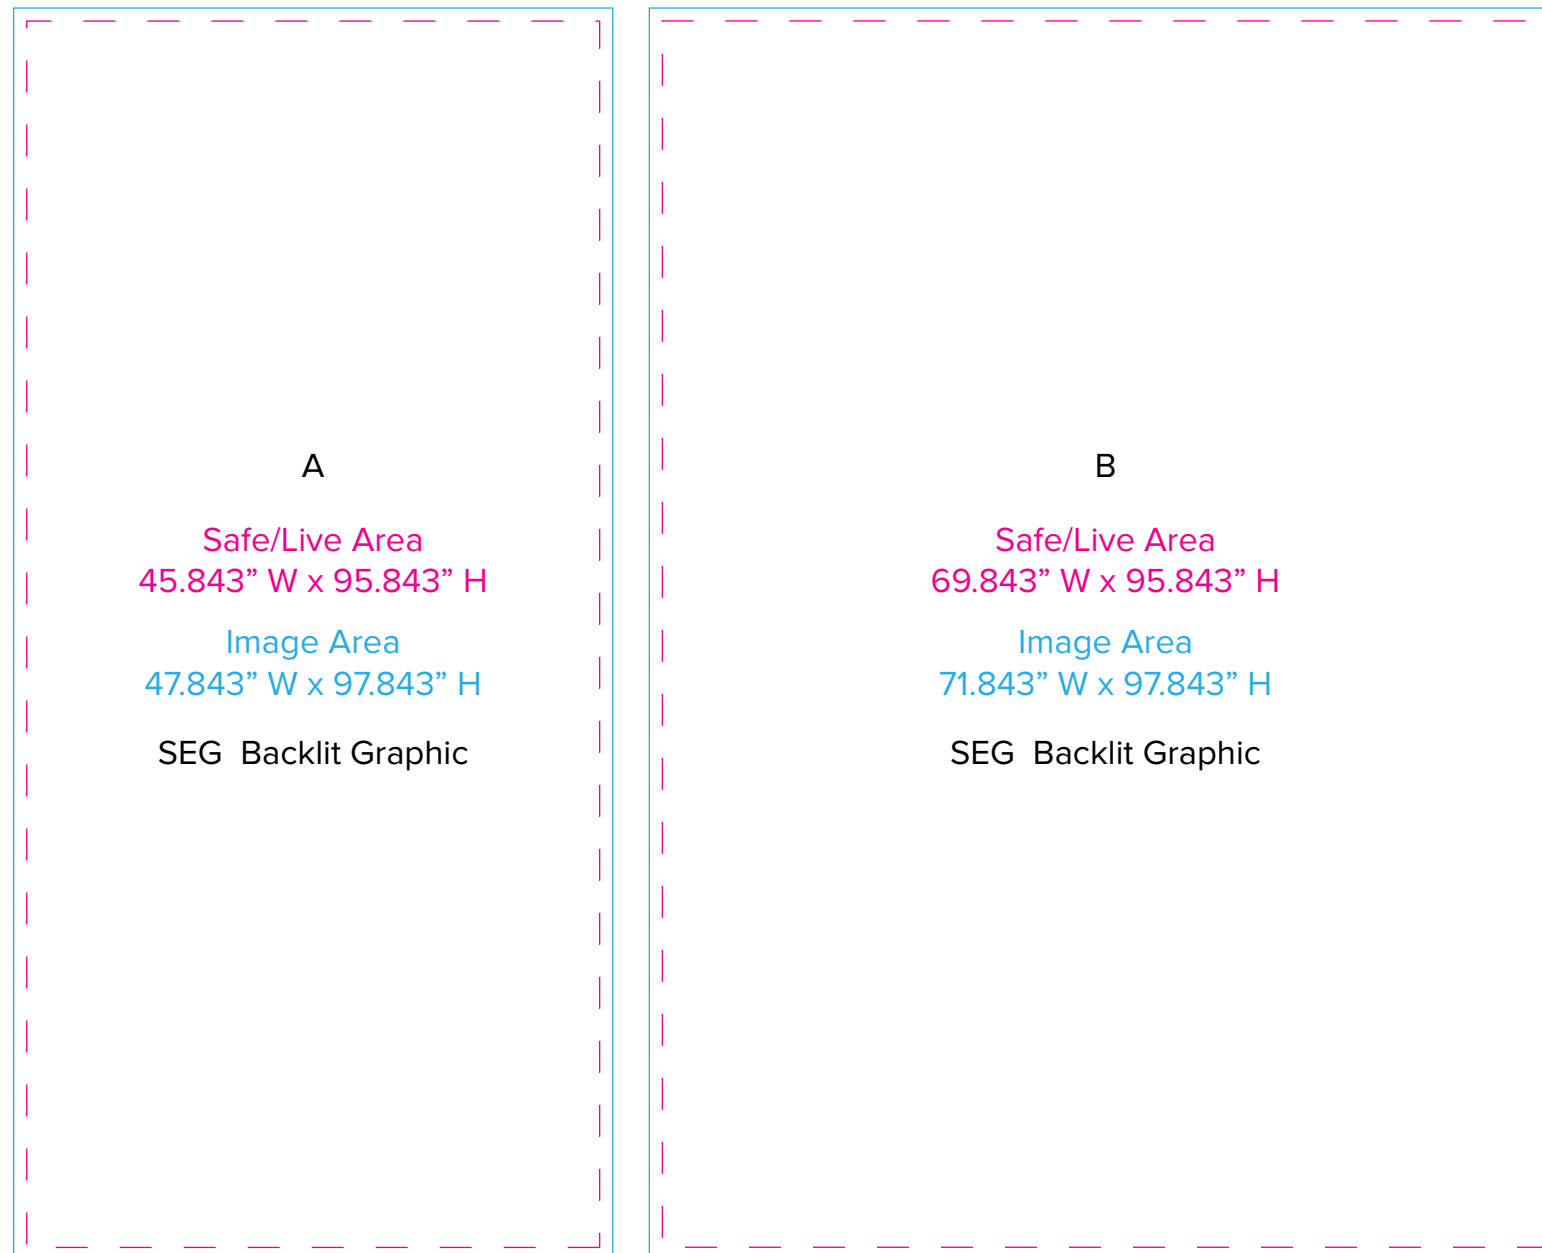

Graphic Template
10 x 10 Inline Lightbox Exhibit
SEG Backlit Graphics, MOD-1701 Backlit Counter

NOTE: All Raster Art (jpg, tiff,psd, png, etc.) must be at least 100 dpi at print size.
Standard kits are often customized. Please check with Customer Service to ensure that this template matches your specific job.